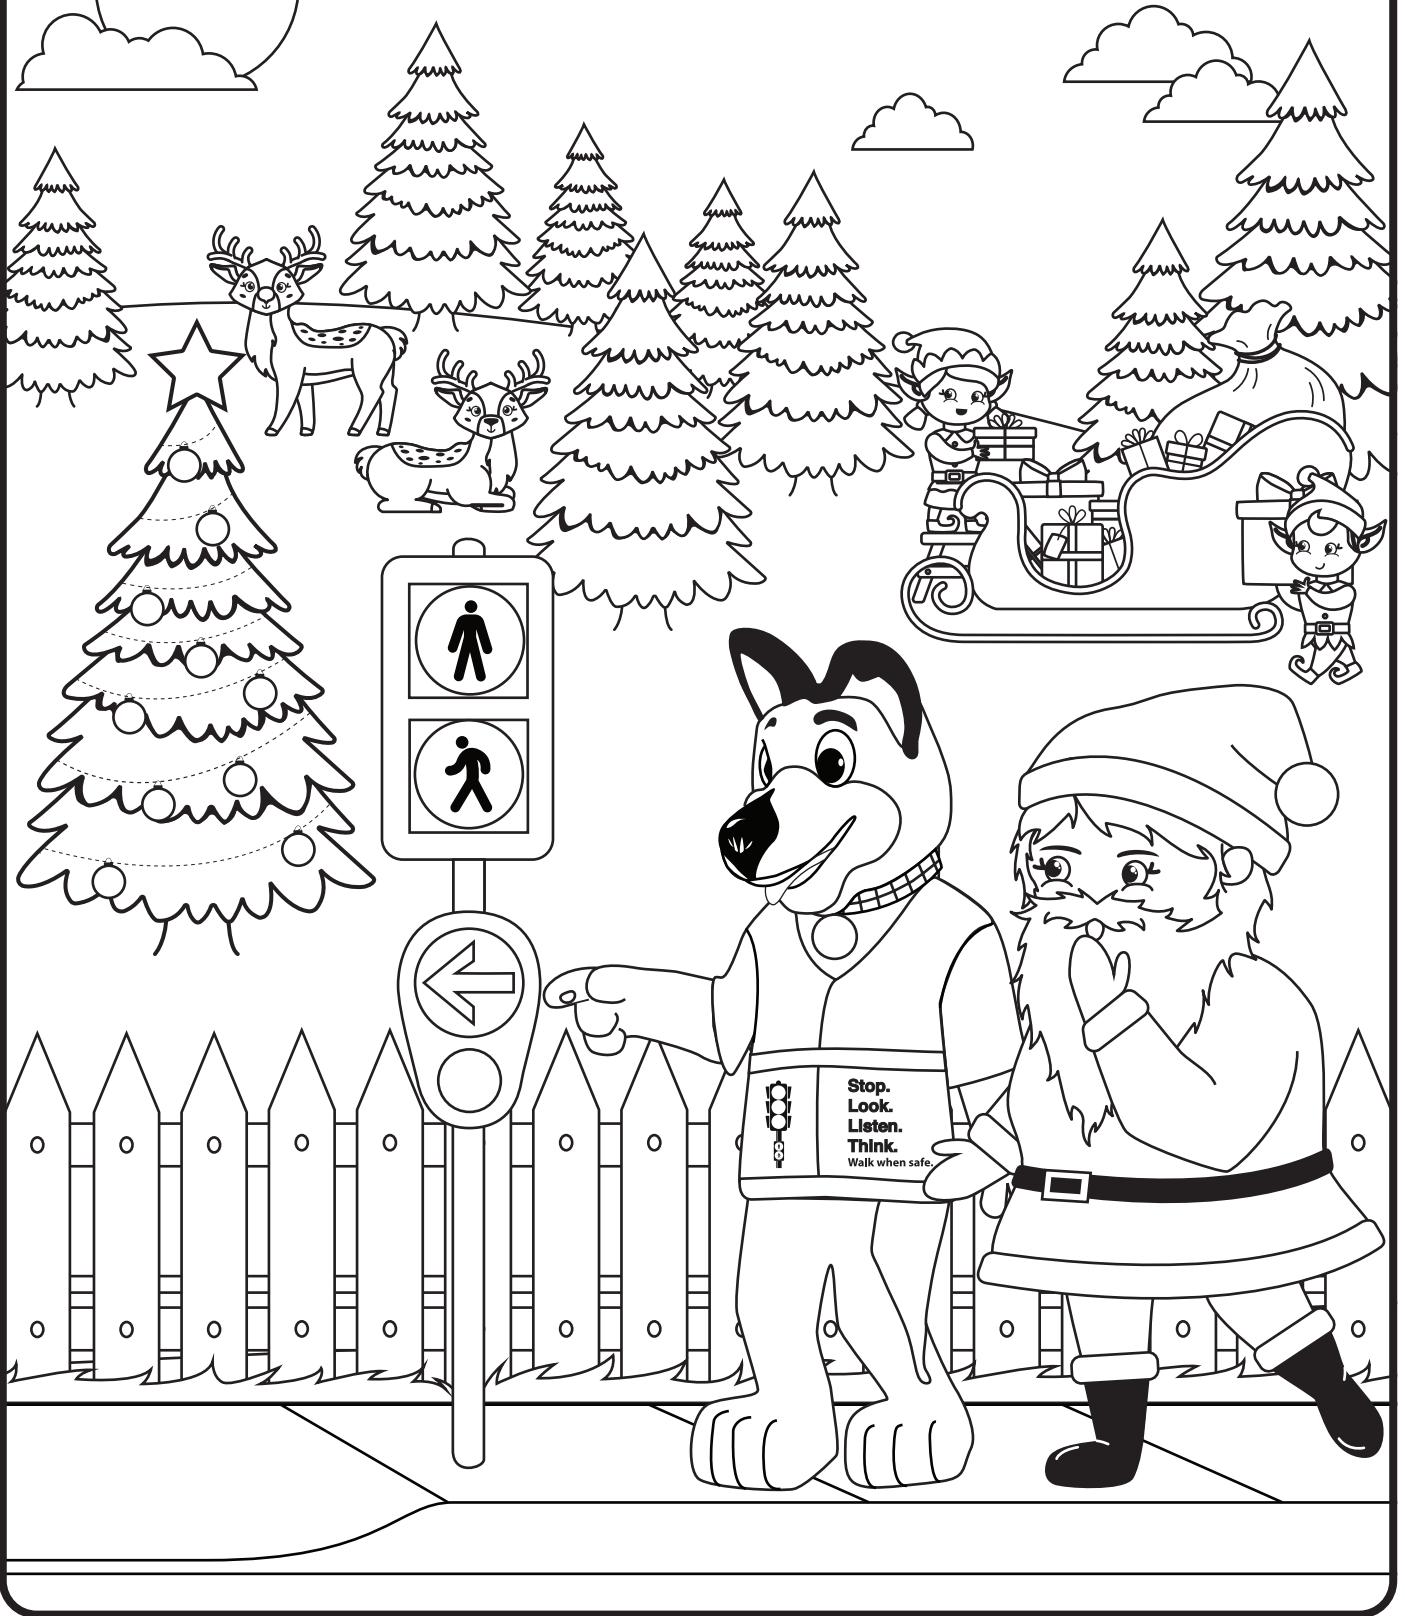

# KERB DRILL

**STOP. LOOK. LISTEN. THINK**

## MERRY CHRISTMAS

**THINK!**

**ROAD  
SAFETY**

**SOUTH AUSTRALIA POLICE**  
SAFER COMMUNITIES

**Government  
of South Australia**

# COLOURING COMPETITION

We would love to test your knowledge on how to be visible on the road by colouring in this picture of Jeff the Road Safety Dog teaching Santa how to cross the road safely.

Once finished please give to your parent/caregiver so they can scan or photograph both sides and email it to [SAPOL.RoadSafetySection@police.sa.gov.au](mailto:SAPOL.RoadSafetySection@police.sa.gov.au)

The mock roadway features warning tactile ground surface indicators (TGSI) at all of the pedestrian crossings on the track. The TGSI are used by blind and vision-impaired participants to warn of an approaching hazard (in this case, the road) and assist in locating a safe place to stand while waiting to cross at a pedestrian crossing. The pedestrian actuated crossing (traffic lights) also features vibrations and sounds.