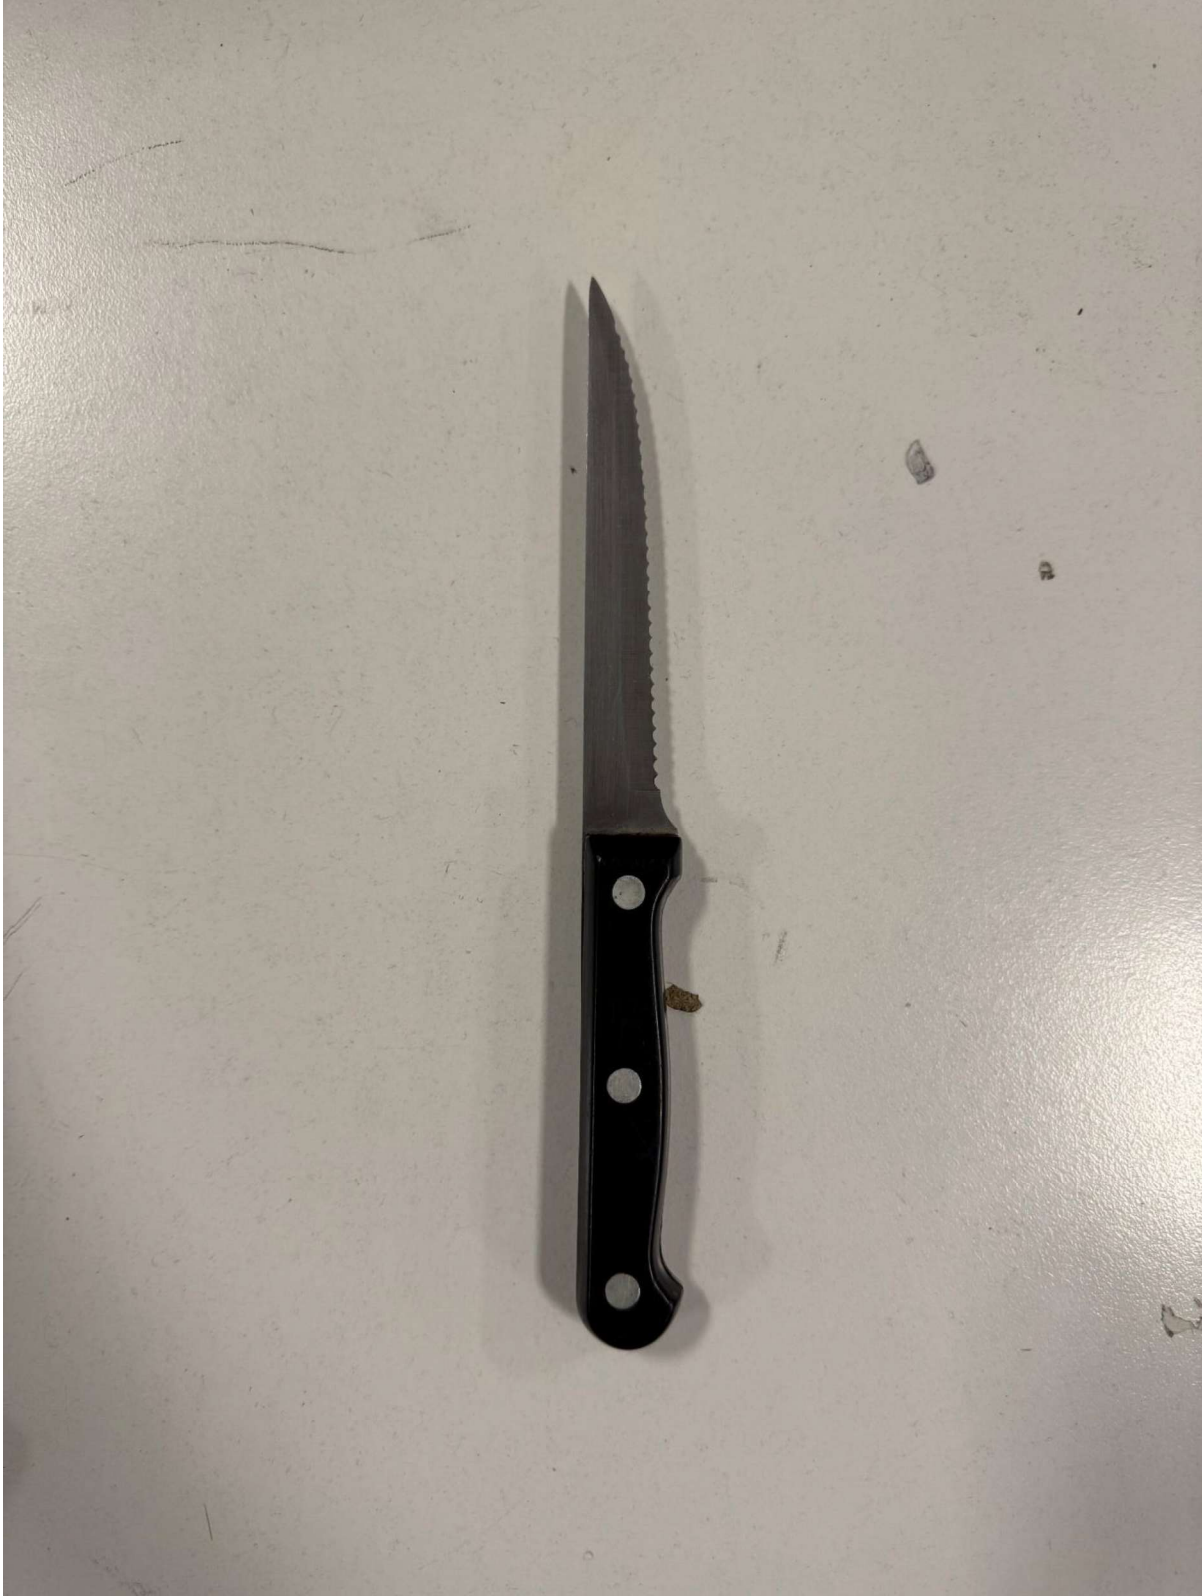

SOUTH AUSTRALIA POLICE
WESTERN DISTRICT RESPONSE TEAM 2

Out of Scope

PHOTOS TAKEN BY: Out of Scope

On: 29/09/2025

Evidence in the matter of: Out of Scope

SOUTH AUSTRALIA POLICE
WESTERN DISTRICT RESPONSE TEAM 2

Out of Scope

PHOTOS TAKEN BY: Out of Scope

On: 29/09/2025

Evidence in the matter of: Out of Scope