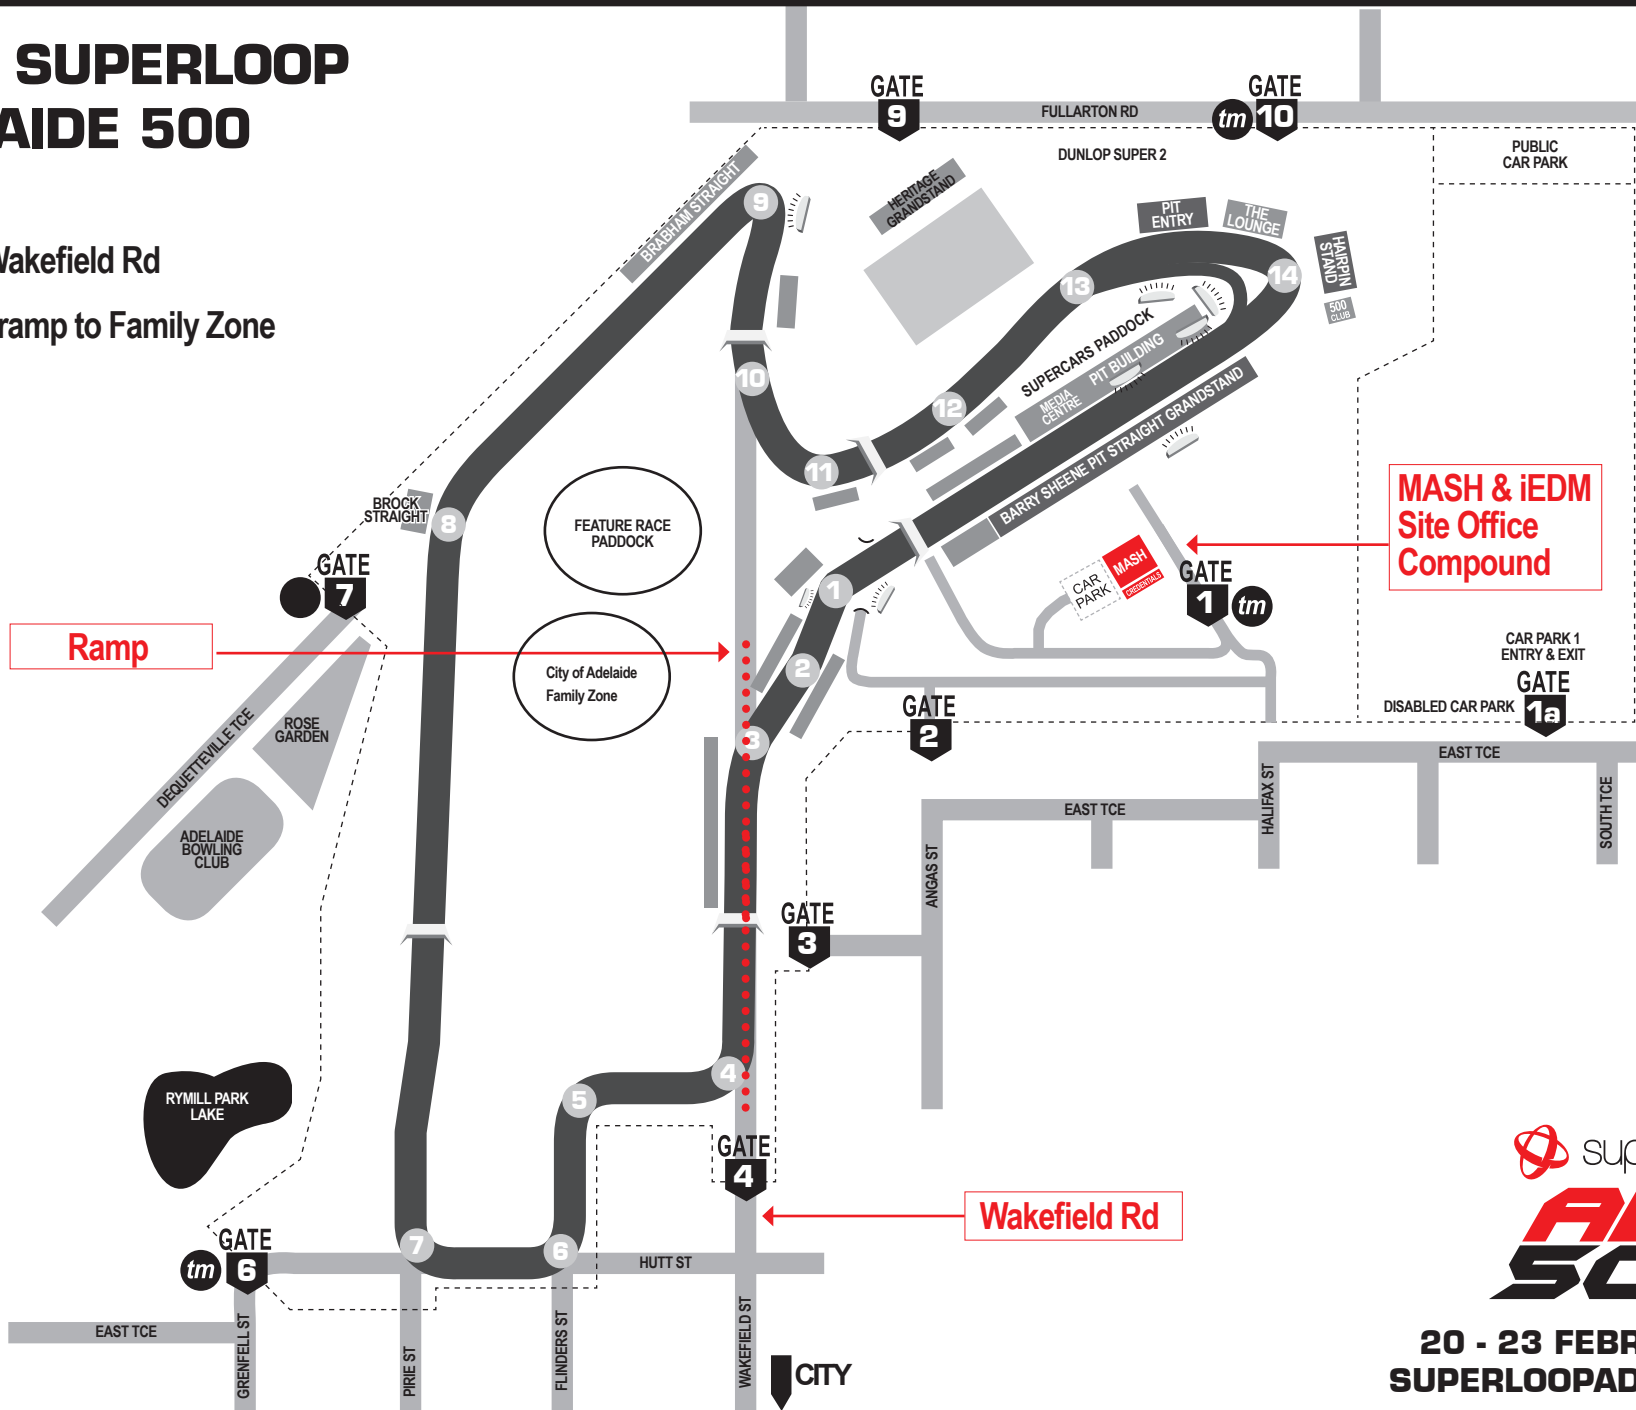

2020 SUPERLOOP ADELAIDE 500

Enter off Wakefield Rd

Drive over ramp to Family Zone

20 - 23 FEBRUARY 2020
SUPERLOOPADL500.COM.AU